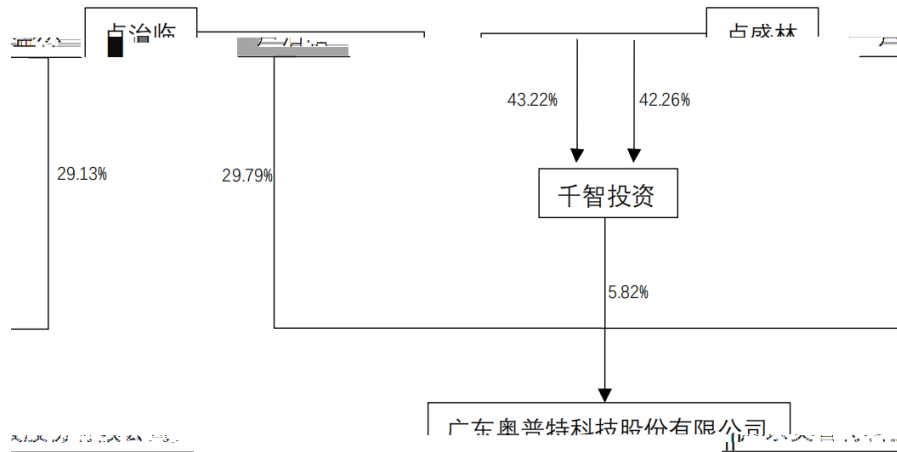

AI

3D
3C

3.

2D 2D 3D 3D 3D 3D 3D 3D
3D 3D 3D 3D 3D 3D 3D 3D

2

PCB SMT
" " GWh TWh
TWh
" " "

	56,541,051.00	122,785,320.14	75,707,058.28	42,654,987.59
	-3,965,552.00	4,630,811.83	-76,275,959.27	120,548,937.51

4

4.1

10

:

()	4,695
()	5,020
	0
	0
	0
	0

			(%)				
	11,793,600	36,363,600	29.79	36,363,600	36,363,600		
	11,531,520	35,555,520	29.13	35,555,520	35,555,520		0

4.2

4.3

4.4

5

1

1.		30.39%		31.59%
2.		40.14%	18.88%	39.32%
	13.83%		7.26%	

2