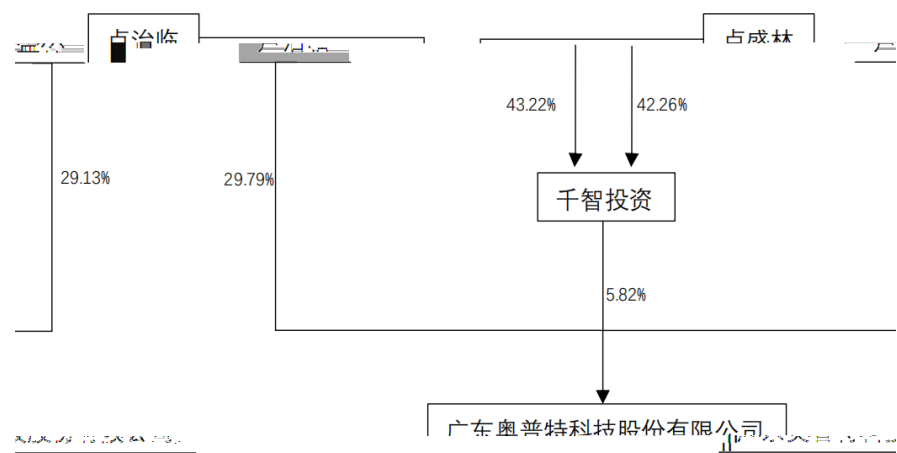

AI

3D
3C

3.

2D 2D 3D 3D 3D 3D 3D 3D
3D 3D 3D 3D 3D 3D 3D 3D

2

PCB SMT
" " GWh TWh
TWh
" " "

	56,541,051.00	122,785,320.14	75,707,058.28	42,654,987.59
	-3,965,552.00	4,630,811.83	-76,275,959.27	120,548,937.51

4

4.1

10

:

()	4,695
()	5,020
	0
	0
	0
	0

			(%)				
	11,793,600	36,363,600	29.79	36,363,600	36,363,600		
	11,531,520	35,555,520	29.13	35,555,520	35,555,520		0

4.2

4.3

4.4

5

1

1.		30.39%		31.59%
2.		40.14%	18.88%	39.32%
	13.83%		7.26%	

2